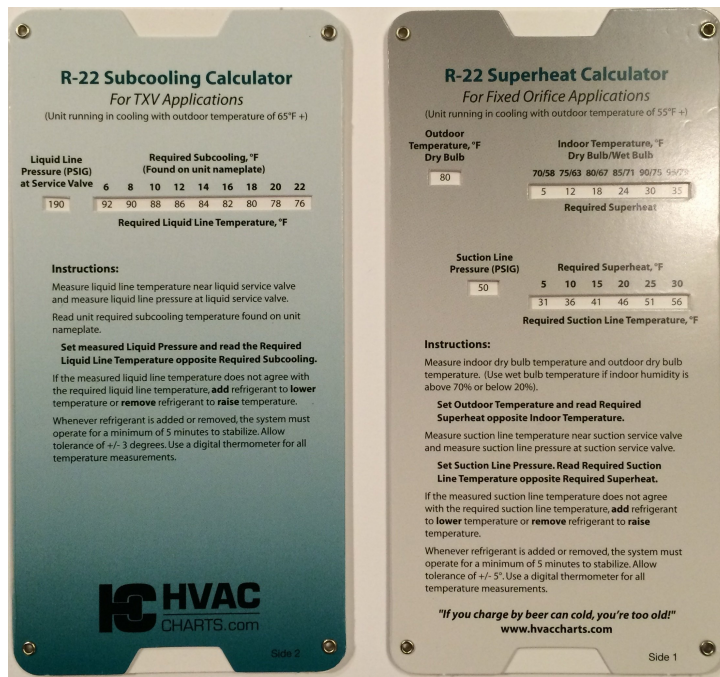

R22 Superheat Subcooling Calculator Charging Chart by Refrigerant Reference

Ebook available on iOS, Android, PC & Mac. Unlimited books*. Accessible on all your screens. Ebook R22 Superheat Subcooling Calculator Charging Chart available for review only, if you need complete ebook "R22 Superheat Subcooling Calculator Charging Chart" please fill out registration form to access in our databases [Download here >>>](#)